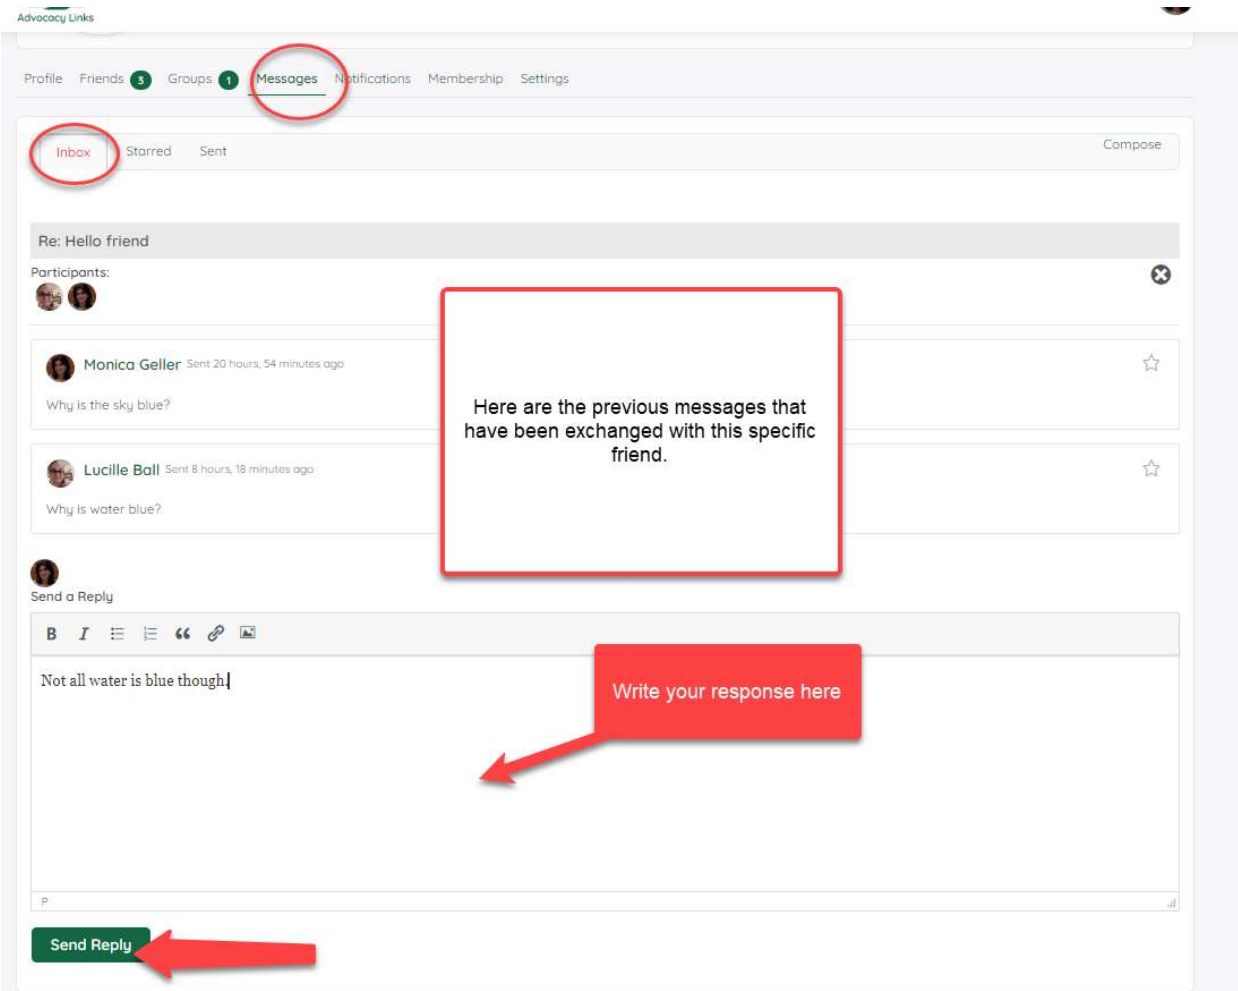

Managing Messages on Housemate Finder

When someone sends you a message on Housemate Finder, these will be located in the “Messages” tab of your profile. To open a message, click on the TITLE of the message.

Using “messages” is the best way to clarify information about a potential housemate, set up visits, arrange tours, etc.