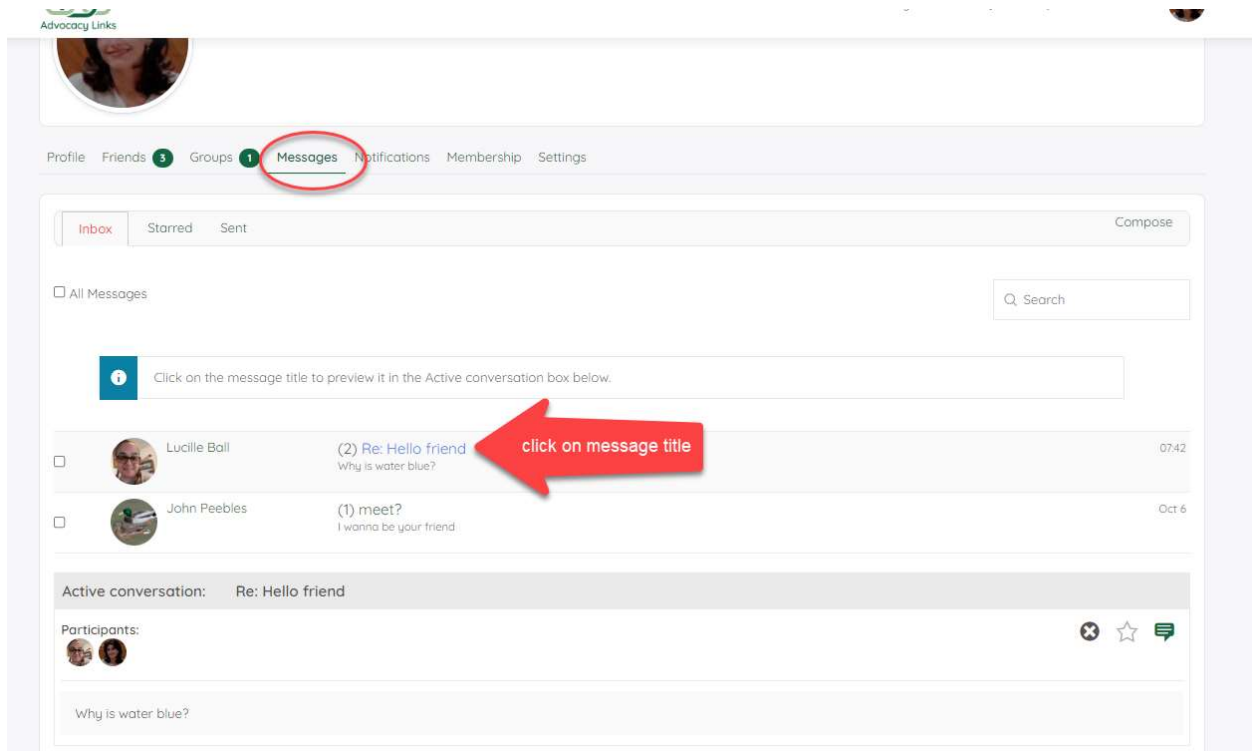

Managing Messages on Housemate Finder

When someone sends you a message on Housemate Finder, these will be located in the “Messages” tab of your profile. To open a message, click on the TITLE of the message.

Using “messages” is the best way to clarify information about a potential housemate, set up visits, arrange tours, etc.